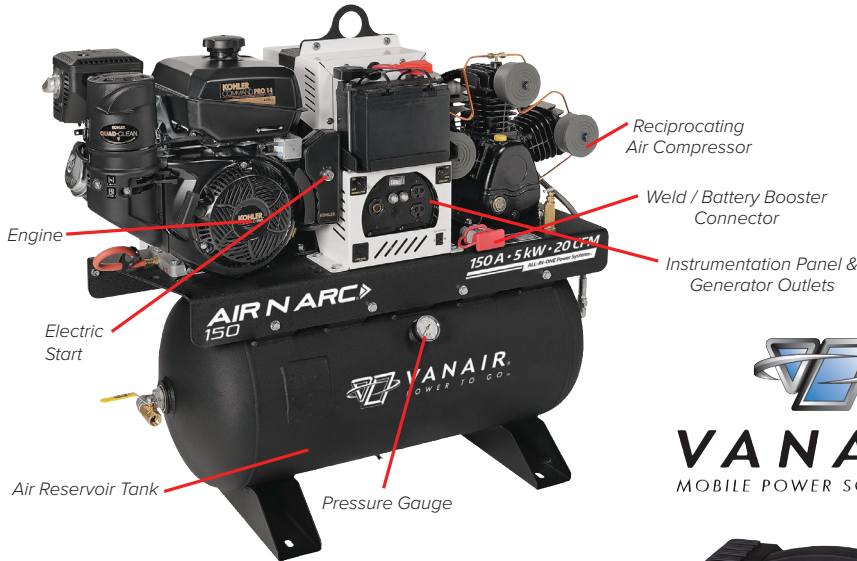

3-IN-1 AIR COMPRESSOR / GENERATOR / WELDER

AIR N ARC® 150

This Air N Arc® 150 provides you with three forms of power in one compact and economic unit, allowing you to save space and weight on your vehicle. Provides up to 190 amps of welding power and a 30 gallon air reservoir tank.

Specifications

- 14 HP Kohler® engine
- 30 gallon air reservoir tank
- 20 CFM compressor
- 5 kW AC generator
- 1.9 gallon fuel capacity
- 150 amp DC CC weld
- 20' weld cables w/amp control on electrode holder
- Dimensions (w/fittings): 50.7" L x 19.2" W x 40.8" H