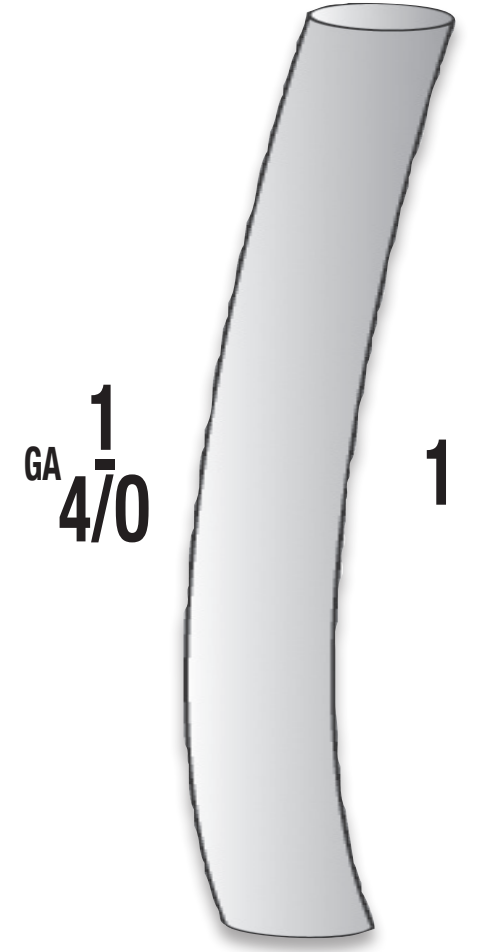

THIN WALL 6", BLACK

GRO-84-5010

THIN WALL 6", BLACK

GRO-84-5012

THIN WALL 6", BLACK

GRO-84-5013

HEAVY WALL 6", BLACK

GRO-84-4002

HEAVY WALL 6", BLACK

GRO-84-4003

HEAVY WALL 6", BLACK

GRO-84-4004

PRODUCT IMAGES NOT TO SCALE.... SERVICED BY CUMBERLAND TRUCK/HARVEY'S SUPPLY