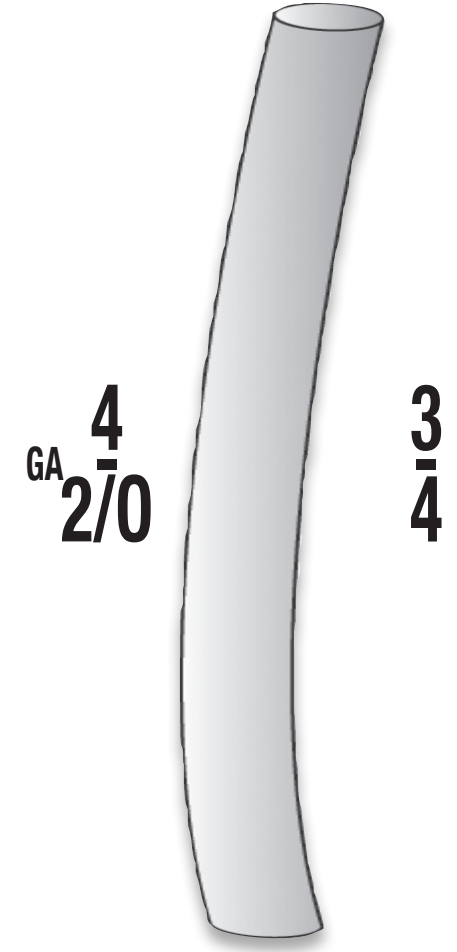

THIN WALL 6", BLACK

GRO-84-5010

THIN WALL 6", BLACK

GRO-84-5012

THIN WALL 6", BLACK

GRO-84-5013

HEAVY WALL 6", BLACK

GRO-84-4002

HEAVY WALL 6", BLACK

GRO-84-4003

HEAVY WALL 6", BLACK

GRO-84-4004

PRODUCT IMAGES NOT TO SCALE.... SERVICED BY CUMBERLAND TRUCK/HARVEY'S SUPPLY